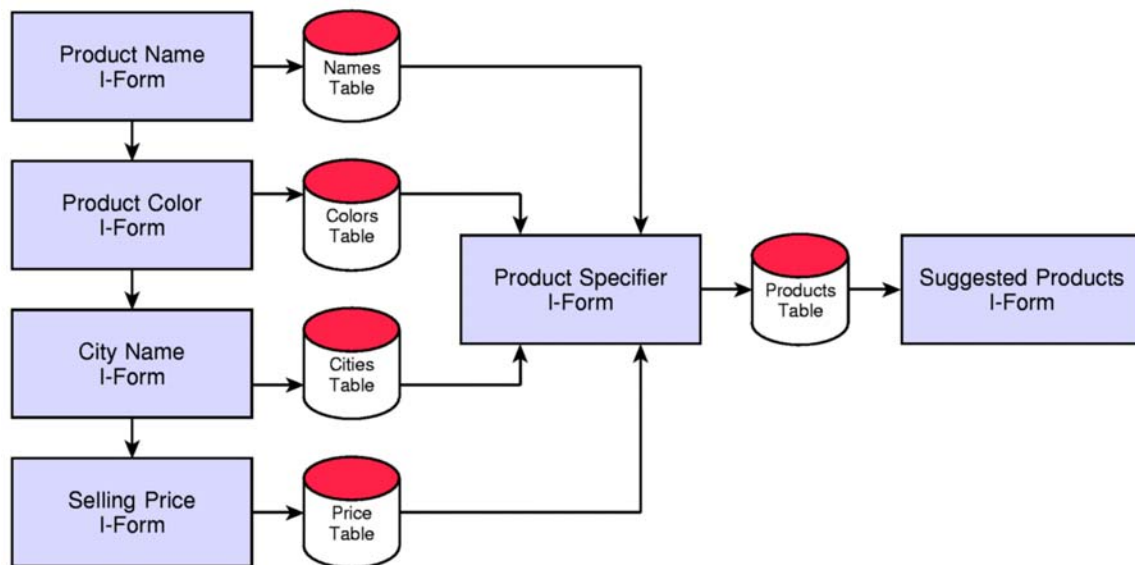

Product Configuration Demonstration using Internet Forms

As a simple example of the power of this technology, we have created an interactive data capture and presentation demonstration. Six I-forms and five data tables are utilized. In the demonstration, we pretend to be a Product Manager asking for suggestions about the name of a product and its color, a city to manufacture the product, and the selling price. Using OneForm Designer Plus, we constructed four Internet forms for users to submit these small slices of data. We also created an I-form that combines data presentation and data collection, and another I-form that is only used for data presentation.

This demonstration shows that the collection of data can be simultaneously and independently submitted to four separate reference data tables. We encourage multiple users to go through the demonstration simultaneously so that you will experience the real-time nature of our data collection technology.

The information collected from the four I-forms is instantly available to the imaginary Product Manager through drop-down list choices on the Product Specification I-form. The Product Manager can then review the selections and save combinations of submitted Names, Colors, Cities, and Prices into the Products data table for presentation on the Suggested Products I-form.

The workflow for this database demonstration is shown in the diagram below: